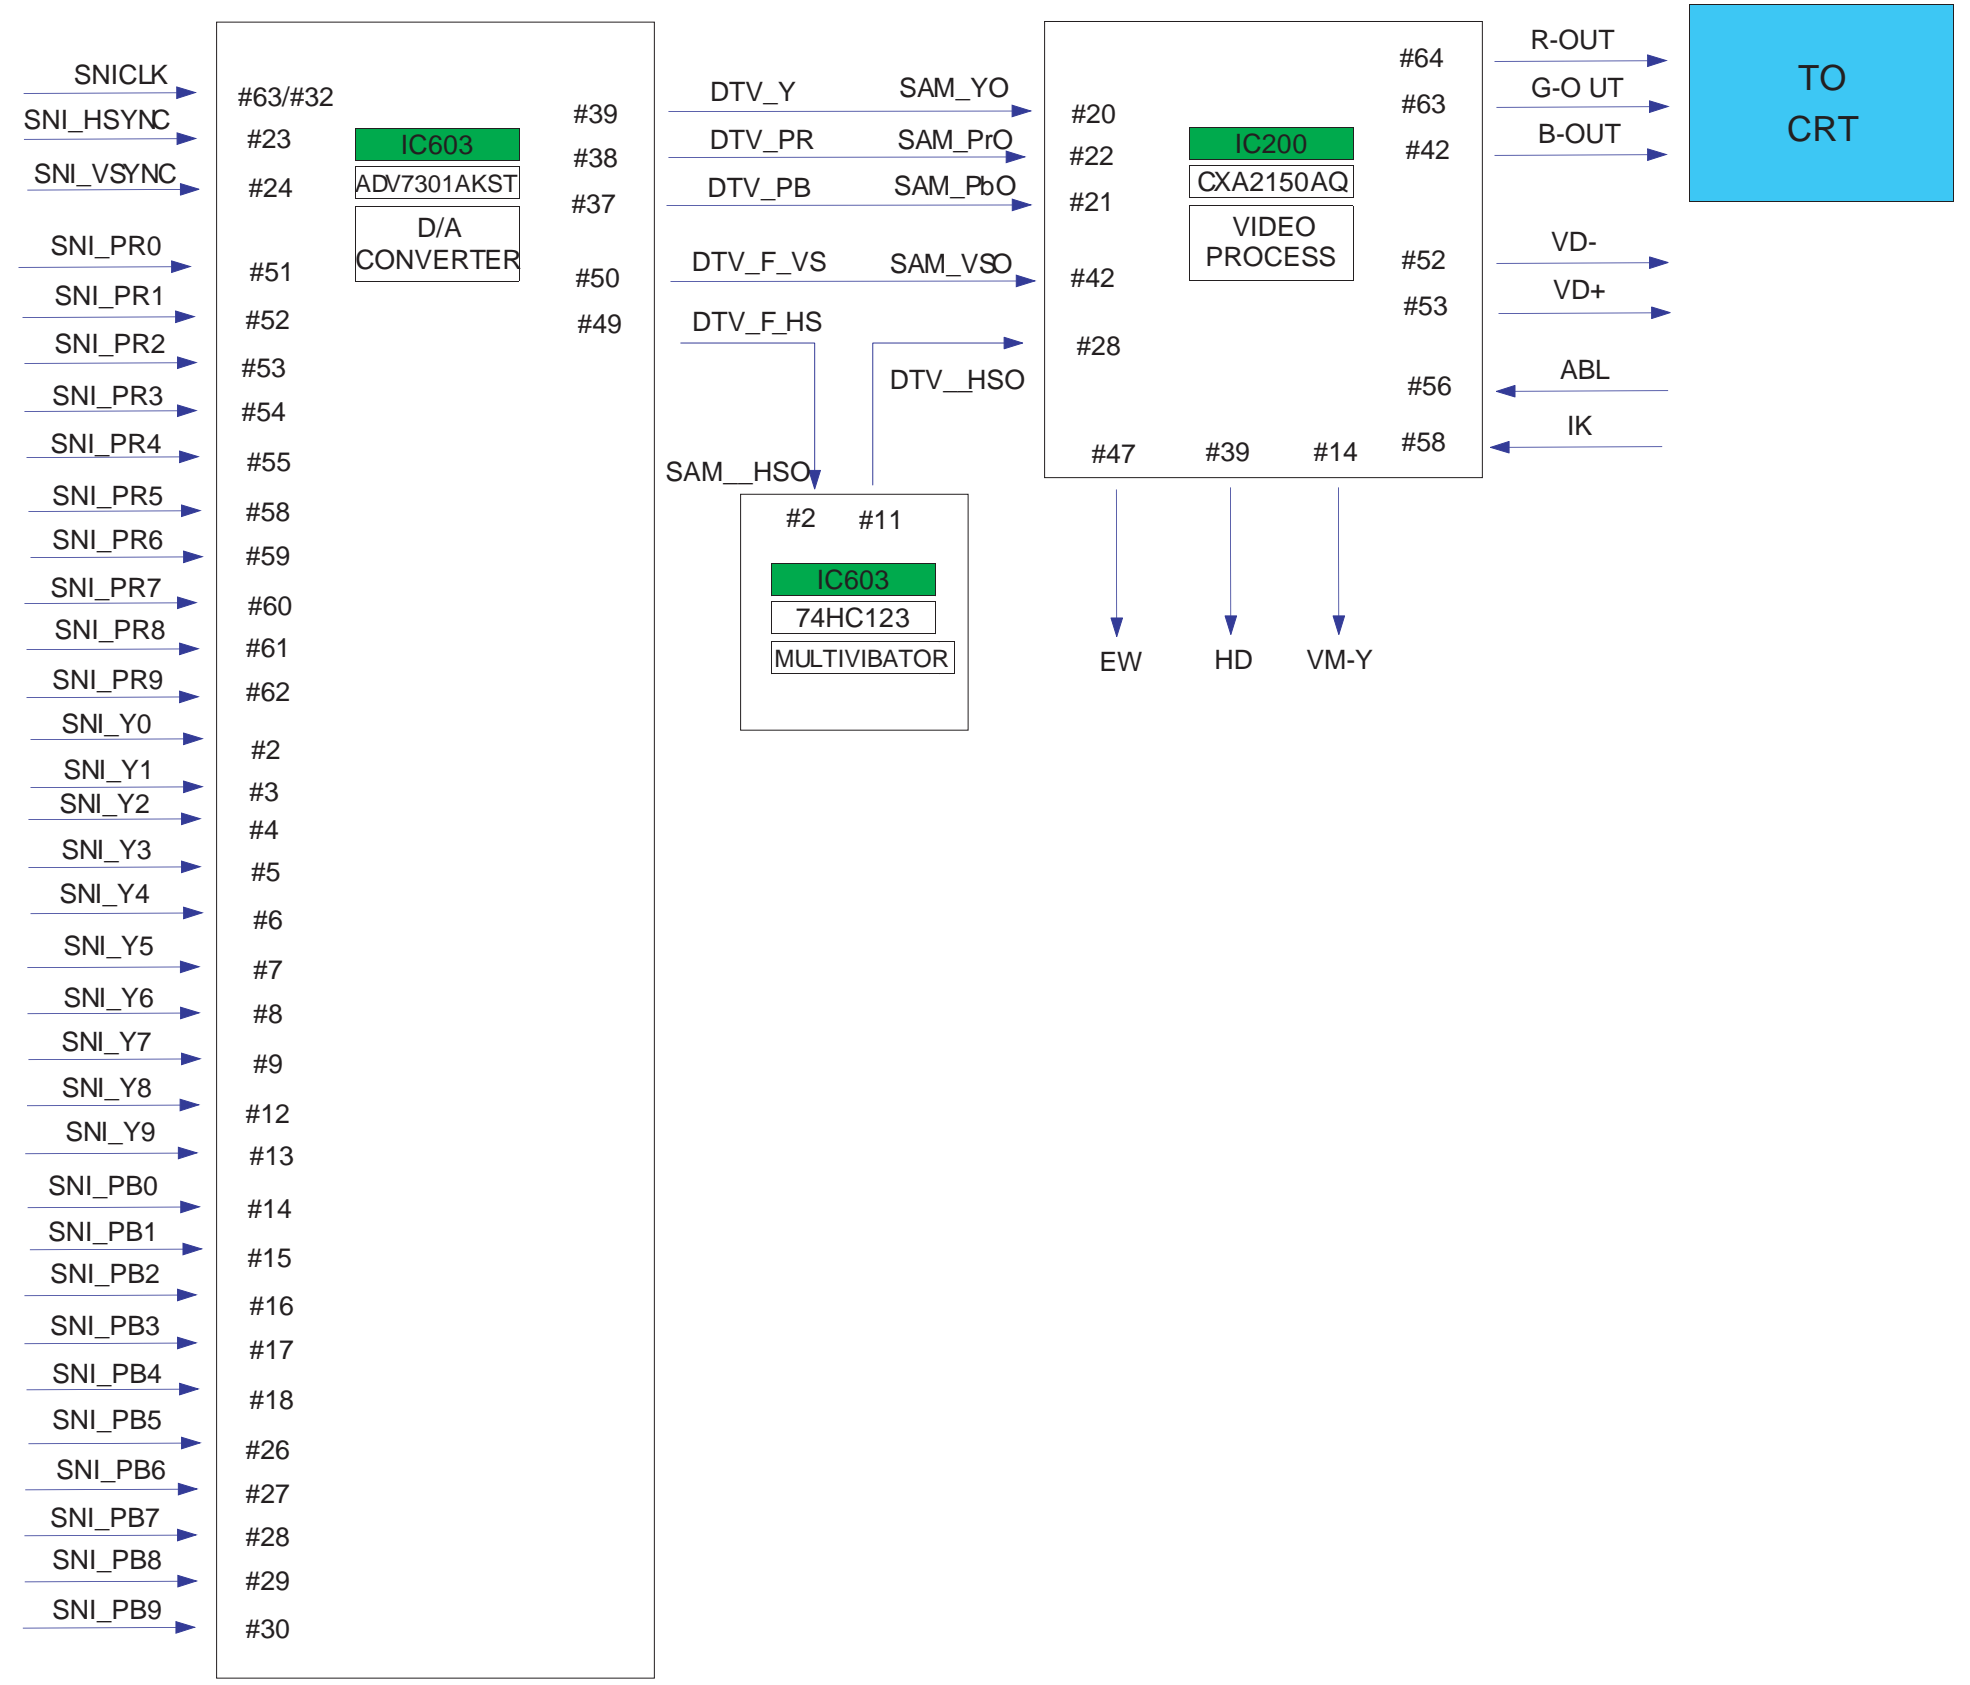

7. Block Diagram

7-1 Signal Block Diagram (U.S.)

SAM2K-LITE PIN BLOCK

7-2 Signal Block Diagram (U.S.)

7-3 Sound Block Diagram (U.S.)

7-4 CG Block Diagram

7-5 D-Module Block Diagram