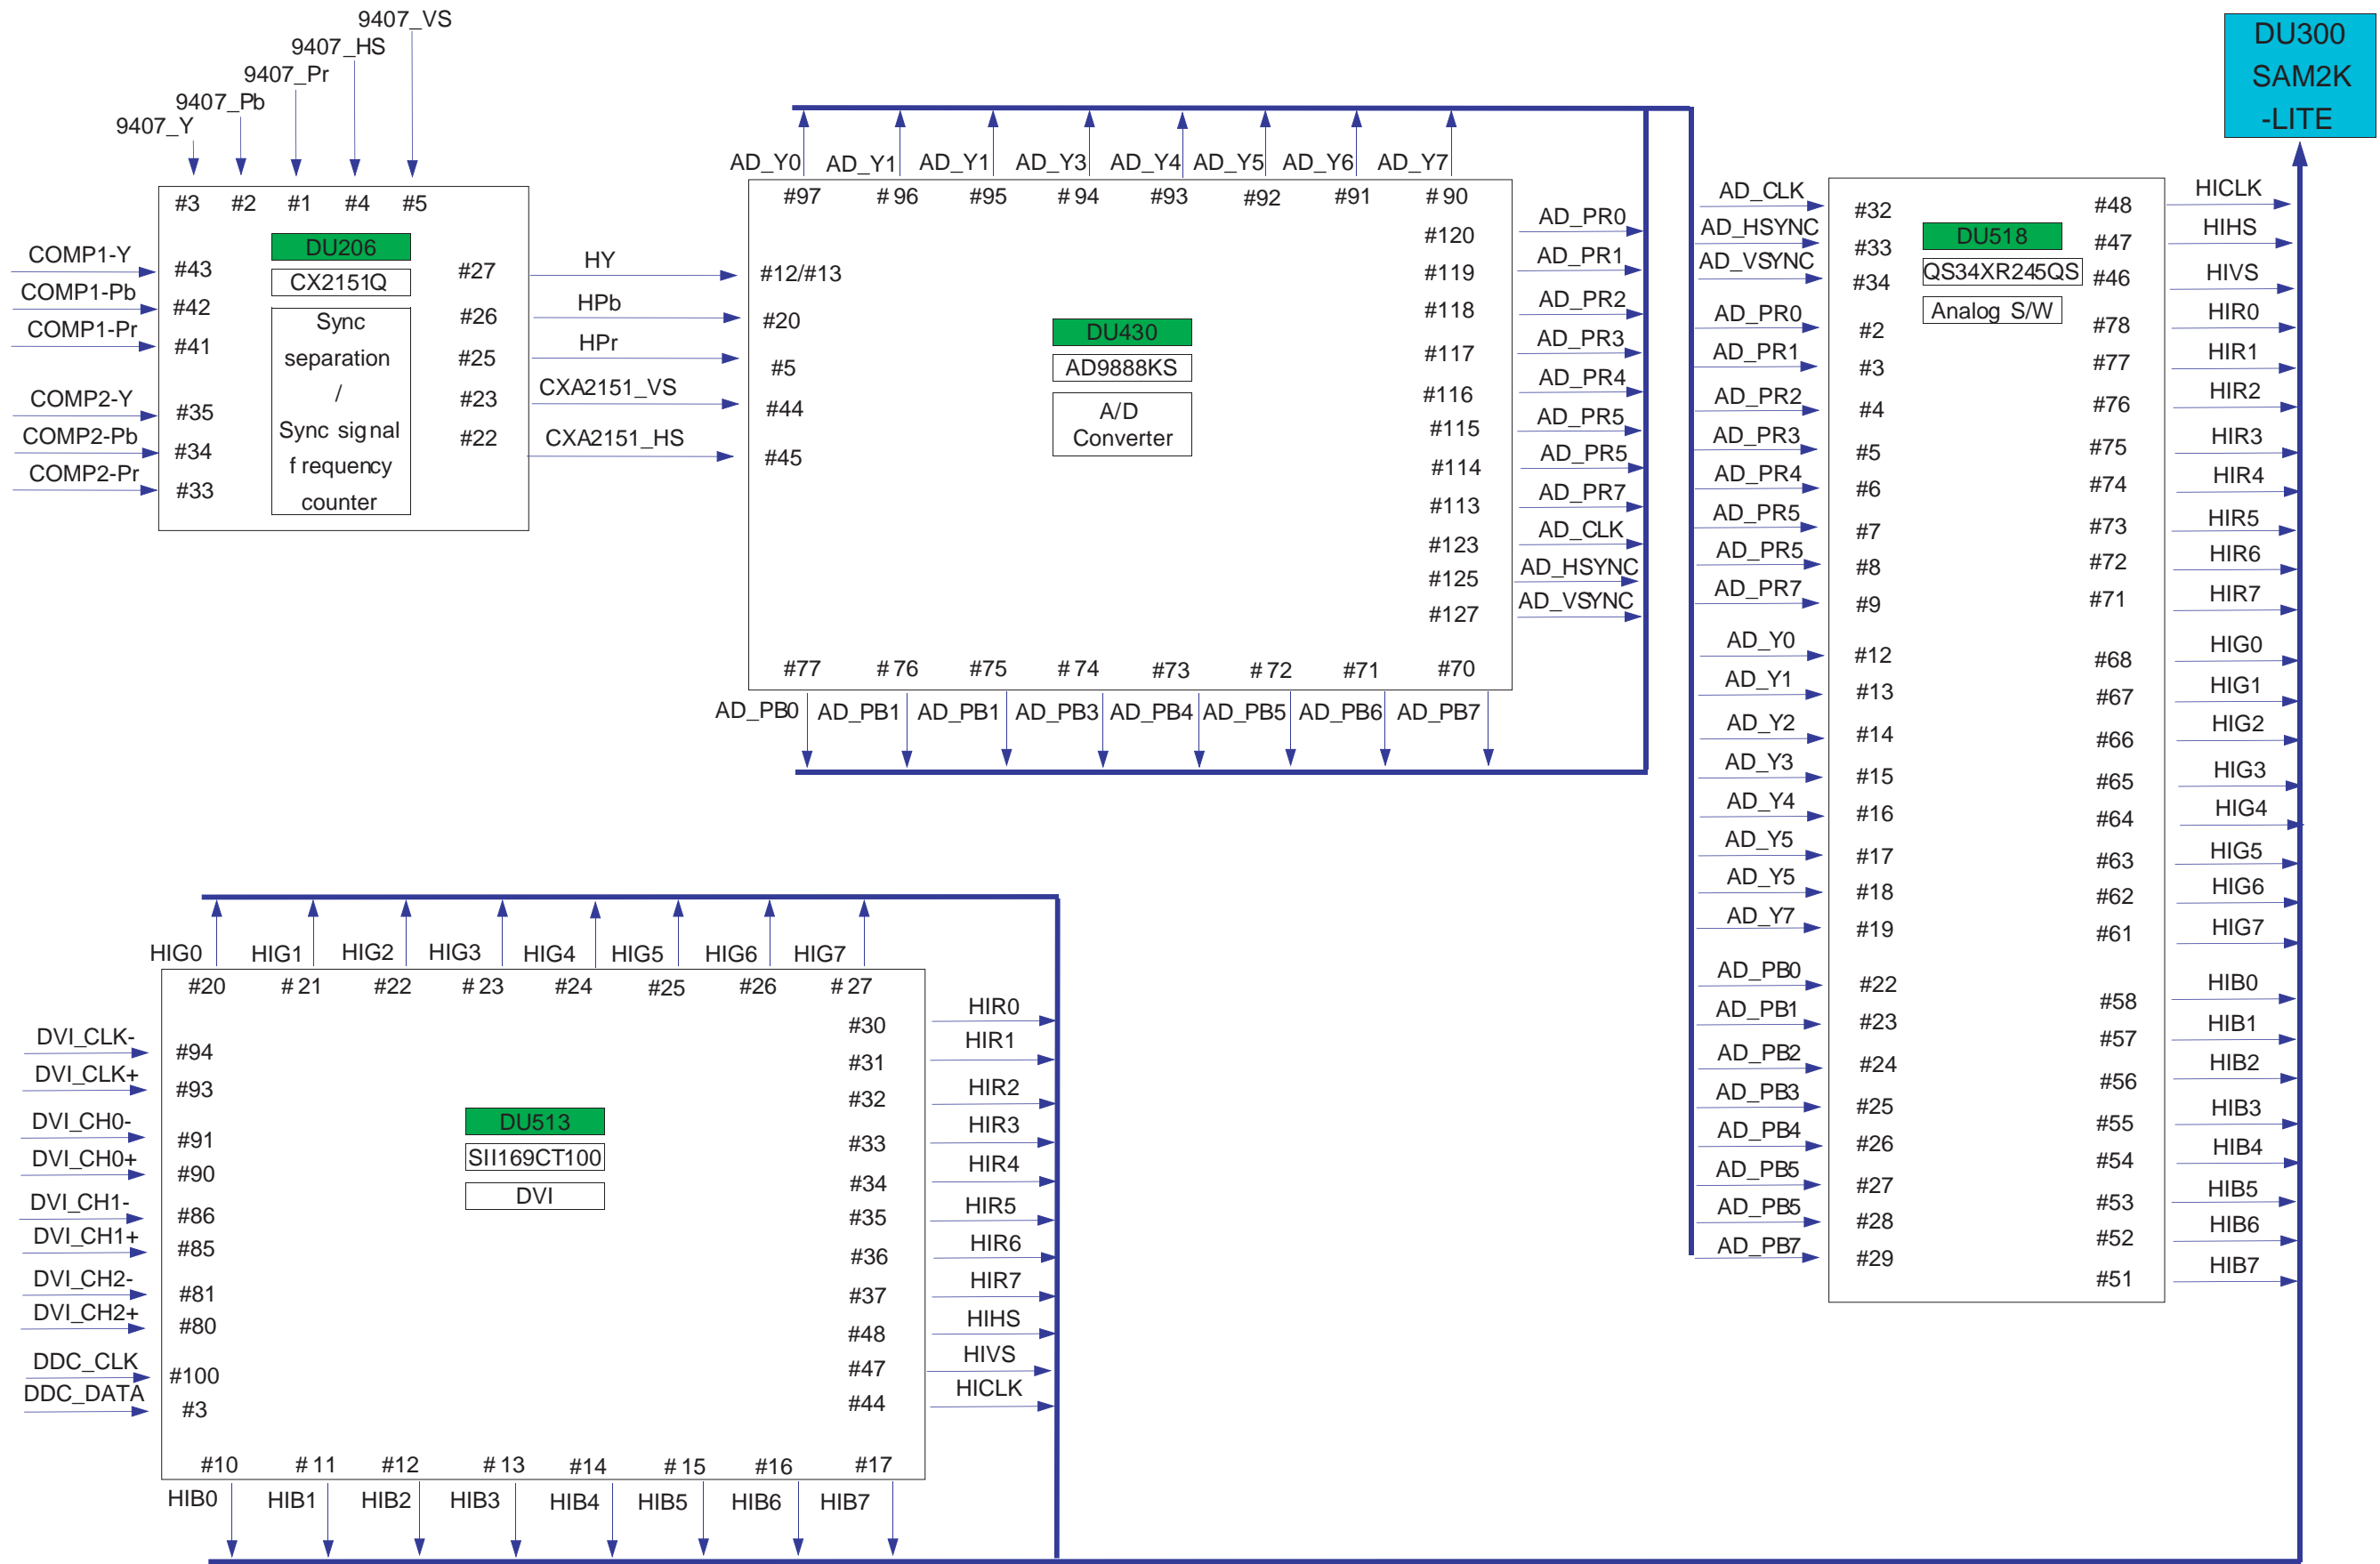

7. Block Diagram

7-1 Signal Block Diagram (U.S.)

SAM2K-LITE PIN BLOCK

7-2 Signal Block Diagram (U.S.)

7-3 Sound Block Diagram (U.S.)

7-4 CG Block Diagram

7-5 D-Module Block Diagram