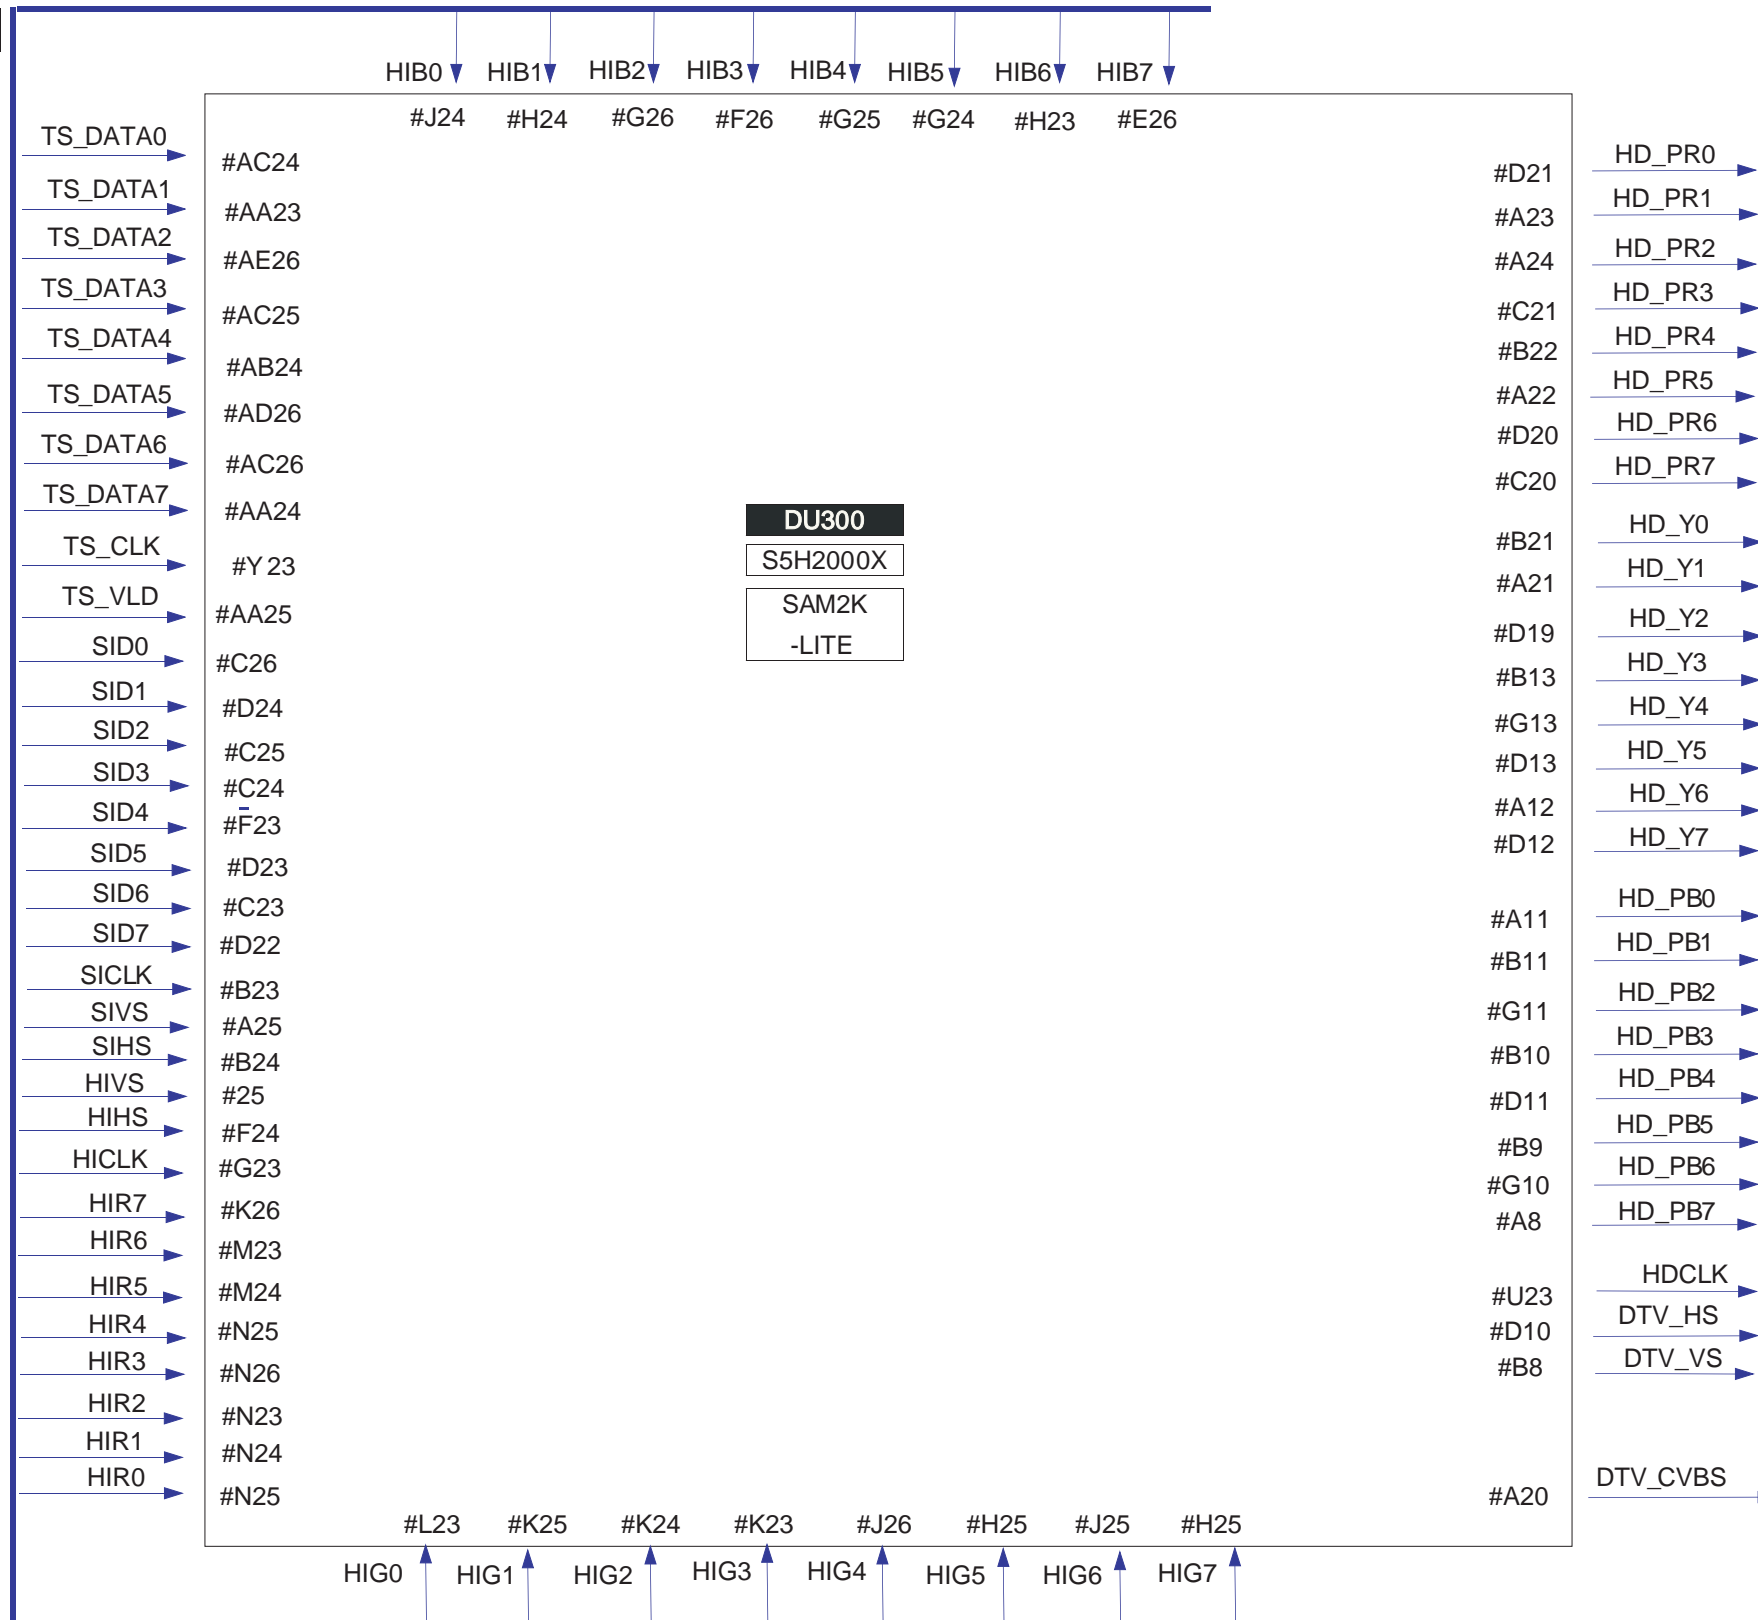

7. Block Diagram

7-1 Signal Block Diagram (U.S.)

SAM2K-LITE PIN BLOCK

7-2 Signal Block Diagram (U.S.)

7-3 Sound Block Diagram (U.S.)

7-4 CG Block Diagram

7-5 D-Module Block Diagram